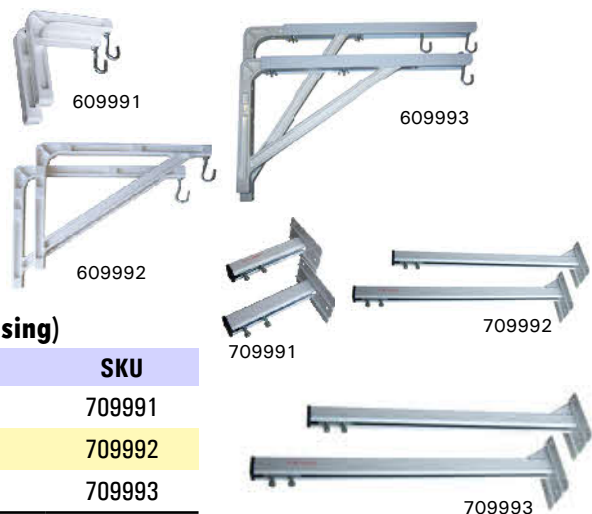

Recordex Screen Mounts (for screens with Square Housing)

Model	Description	SKU
AXIS150	Deluxe Adjustable Wall Mount (6")	709991
AXIS460	Deluxe Adjustable Wall Mount (18")	709992
AXIS750	Deluxe Adjustable Wall Mount (30")	709993

Regulated Screen Return ensures that your manual wall screen retracts at a slow controlled pace. Without RSR the screen can “get away from you” when you are putting the screen up, similar to how a roller window shade will “thwack” up if you let it go. To prevent this and prolong screen life we offer our manual wall screens with our premium RSR feature.